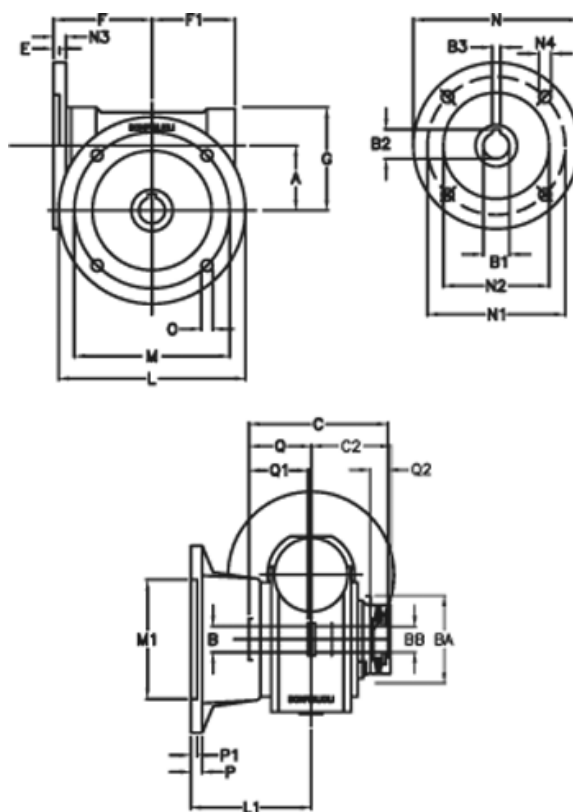

Article number: 390204910042236

Description: Worm Gear with Torque Limiter  
VF 49-L2-F-100 P63B5

## Measures

a = 49.50	C2 = 63,5	m = 90	P = 12
B = 25	Description = VF 49F-xx-63B5	M1 = 70	P1 = 10
B1 E7 = 11	E = 3.0	N = 140	Q = 51.0
B2 = 12.8	F = 70	N1 = 115	Q1 = 41
B3 H9 = 4	F1 = 63	N2 = 95	Q2 = 15
BA = 63	g = 80	N3 = 10.5	
BB H7 = 14	L = 125	N4 = 9.5	
C = 105	L1 = 85.5	O = 10.5	